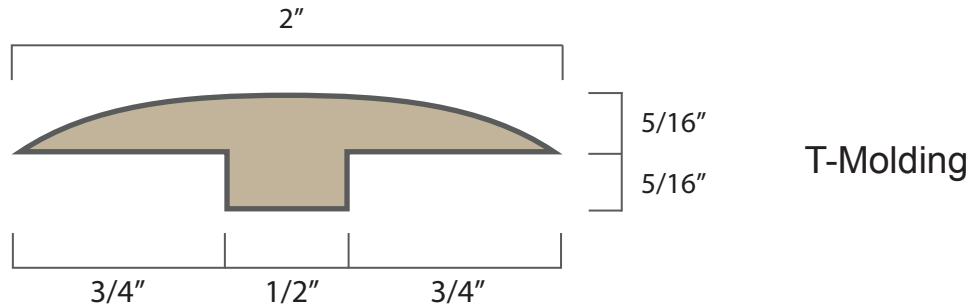

Engineered Floor Molding

All moldings have a 96" length